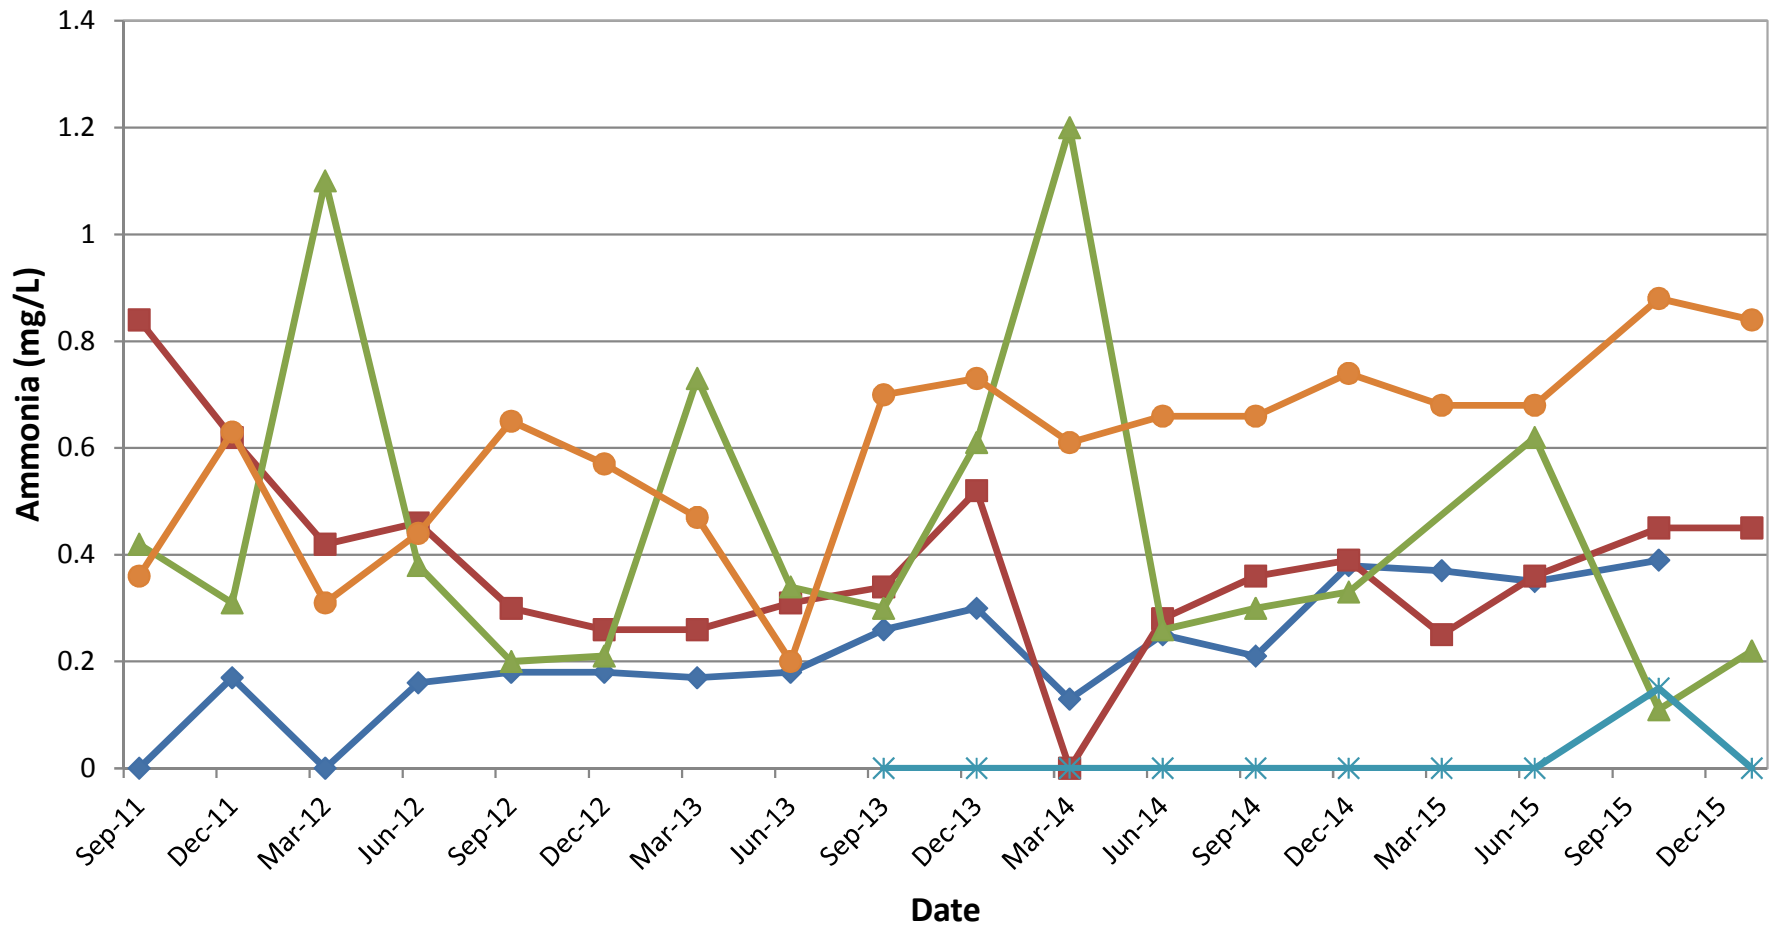

**Buncombe County Solid Waste Management Facility
 Subtitle D Landfill
 Leak Detection System**

◆ Cell 1 ■ Cell 2 ▲ Cell 3 ✖ Cell 4 * Cell 5 ● Cell 6