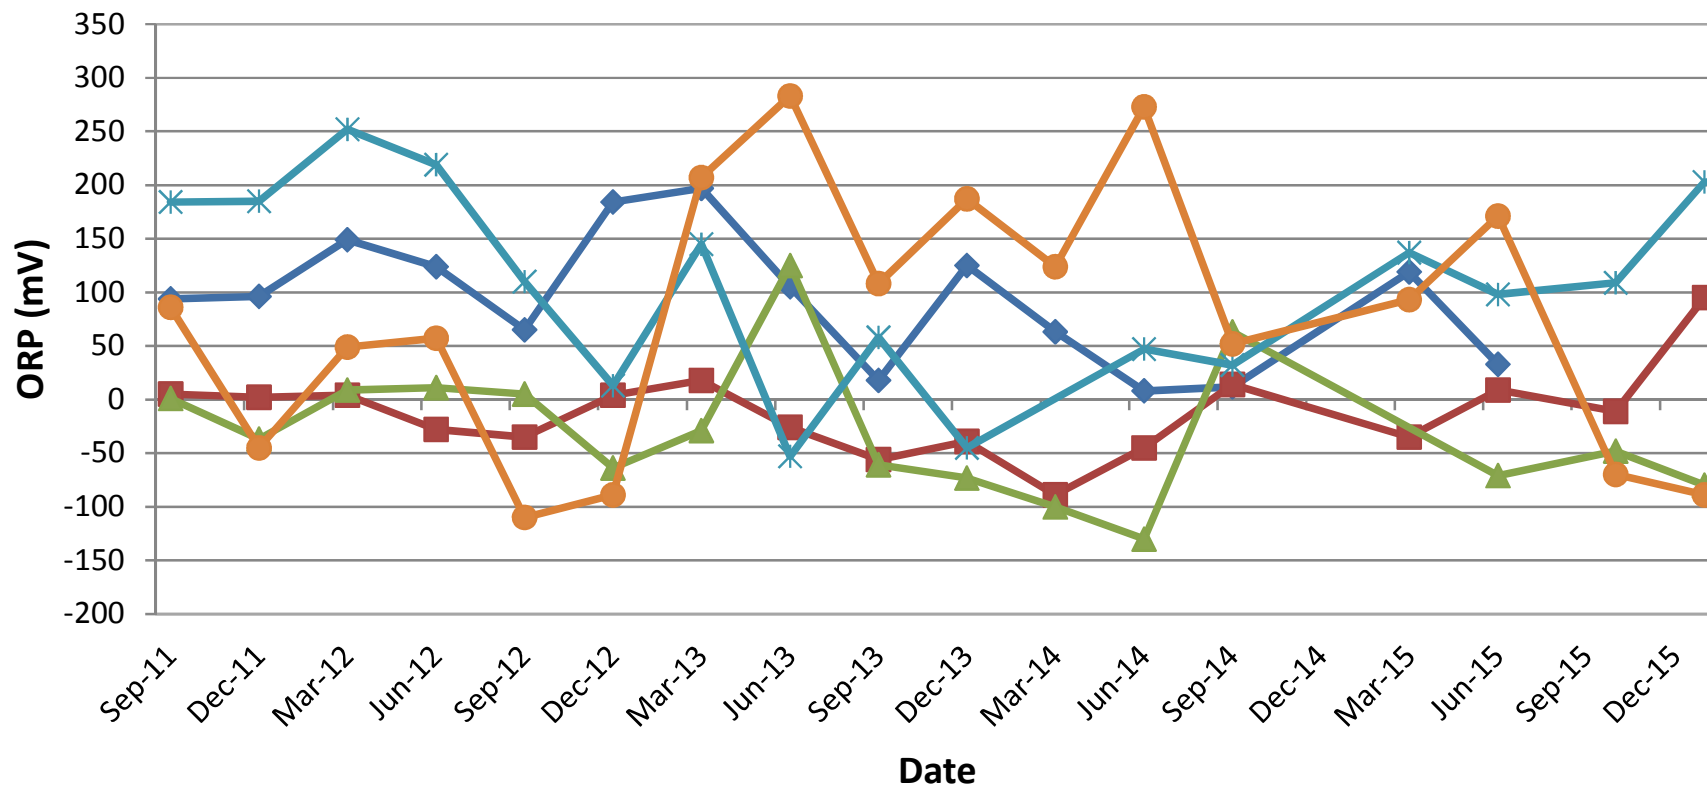

**Buncombe County Solid Waste Management Facility
 Subtitle D landfill
 Leak Detection System**

◆ Cell 1
 ■ Cell 2
 ▲ Cell 3
 ✖ Cell 4
 ✖ Cell 5
 ● Cell 6